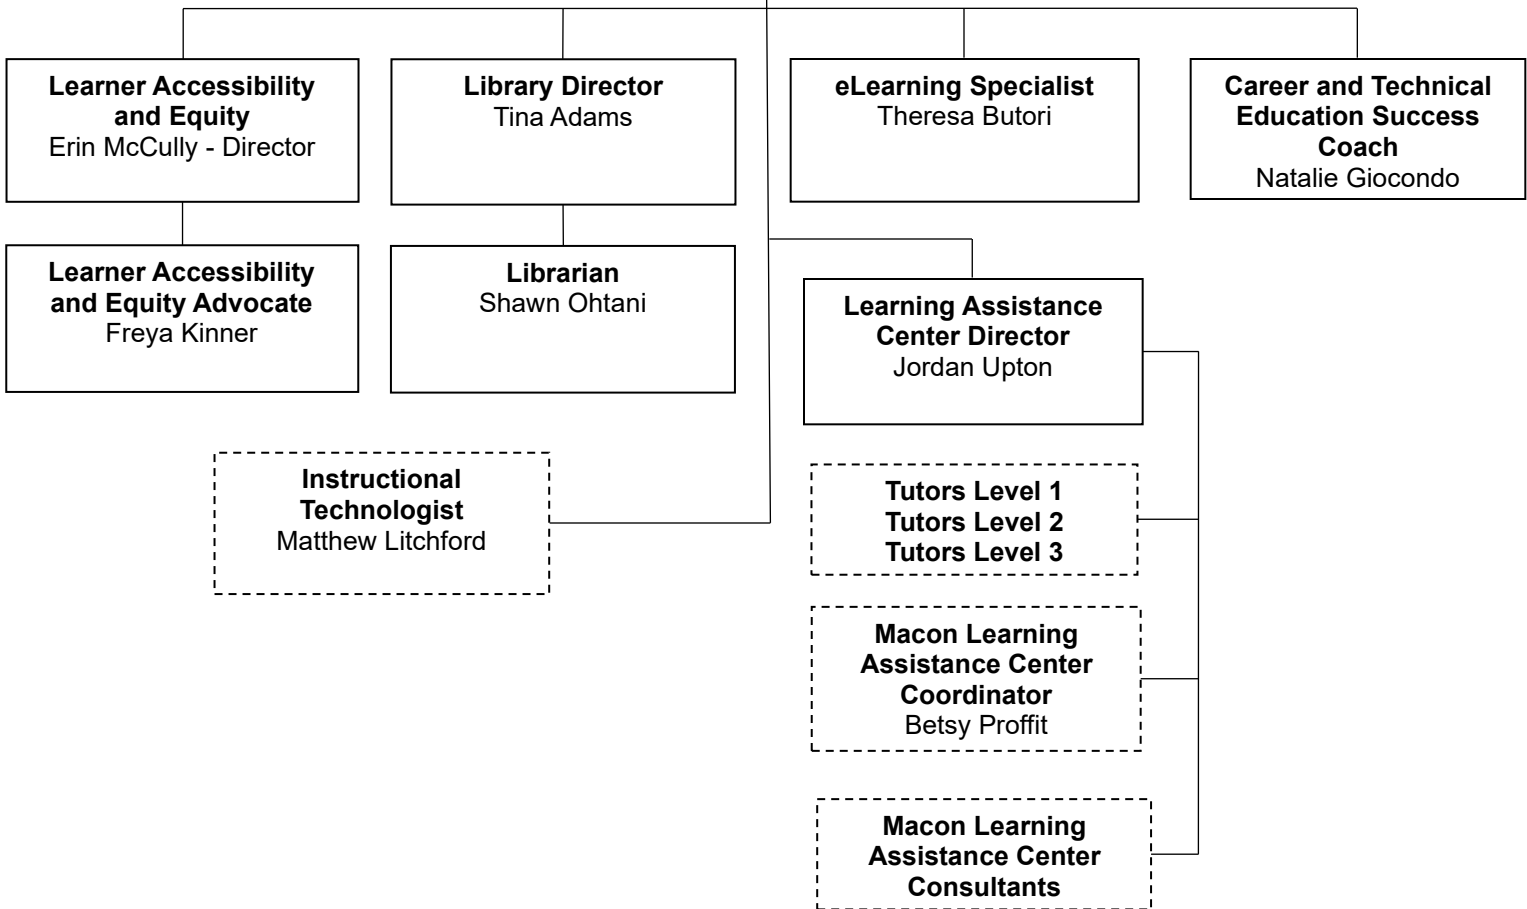

Board of Trustees

President
Don Tomas

**Executive Vice President for
Instruction and Student Services**
Thom Brooks

**Administrative Assistant – Instruction and
Student Services**
Betsy Clayton

Dean of Teaching and Learning Support
Bethany Emory

Librarian
Shawn Ohtani

Instructional Technologist
Matthew Litchford

Learning Assistance Center Director
Jordan Upton

**Tutors Level 1
Tutors Level 2
Tutors Level 3**

Macon Learning Assistance Center Coordinator
Betsy Proffit