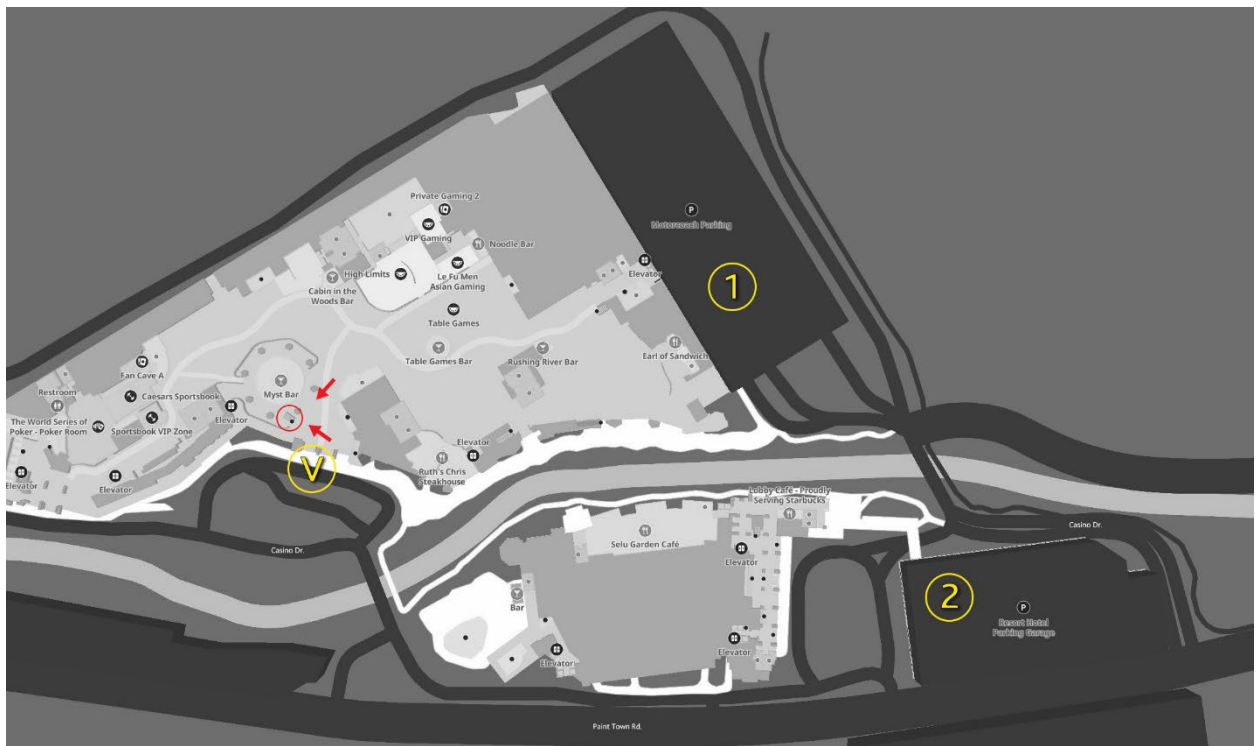

View 1

View 2

If you prefer valet parking, drive directly to the area designated with a 'V.' If you prefer to self-park, options designated by '1' and '2' are both available.

Red arrows in View 2 indicate the escalator that takes you to the Event Center. There will be greeters there to guide you.

View 3

Go up the escalator to the Event Center entrance to check in.