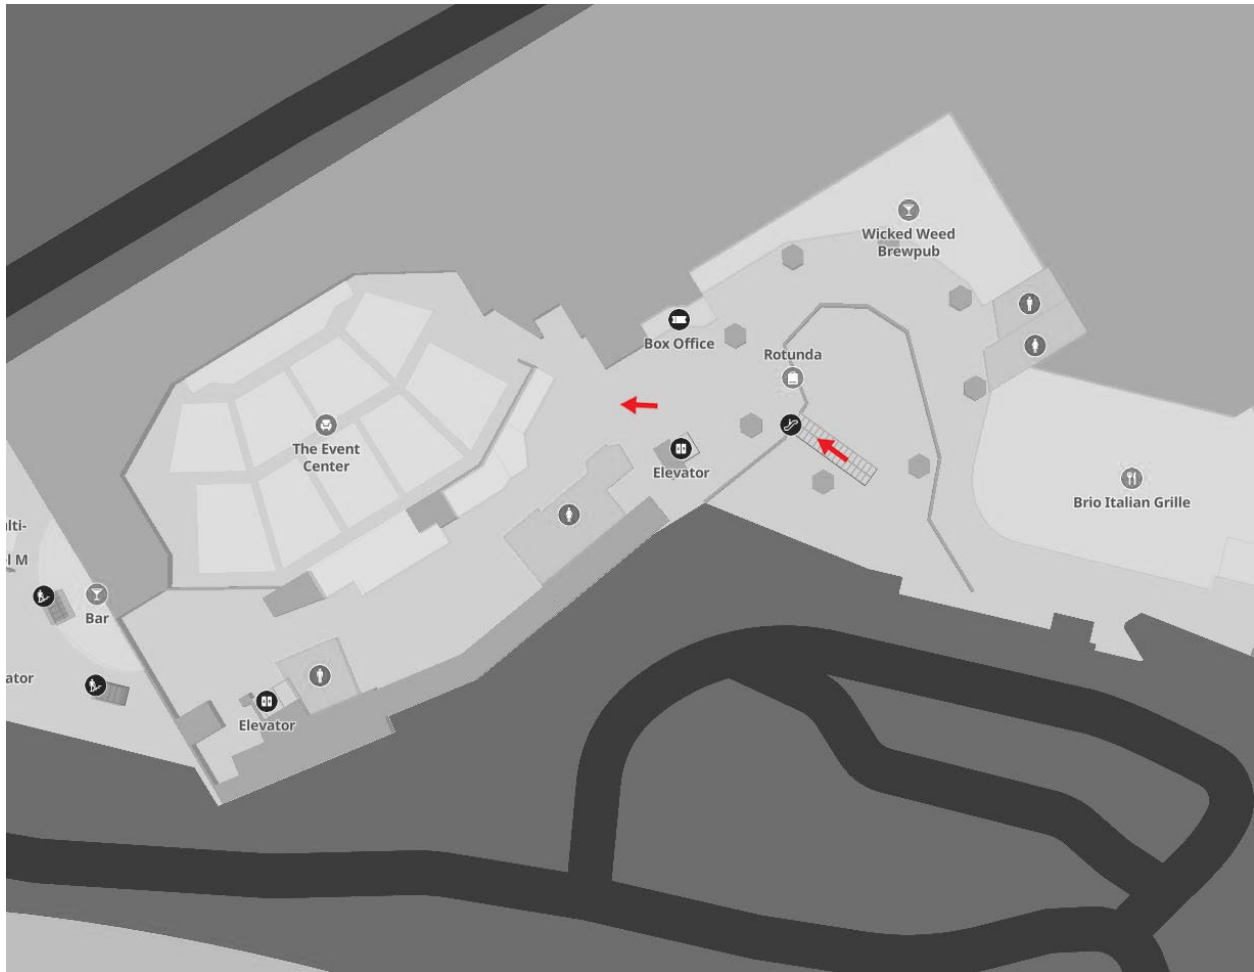

View 1

View 2

If you prefer valet parking, drive directly to the area designated with a 'V.' If you prefer to self-park, options designated by '1' and '2' are both available.

Red arrows in View 2 indicate the escalator that takes you to the Event Center. There will be greeters there to guide you.

View 3

Go up the escalator to the Event Center entrance to check in.